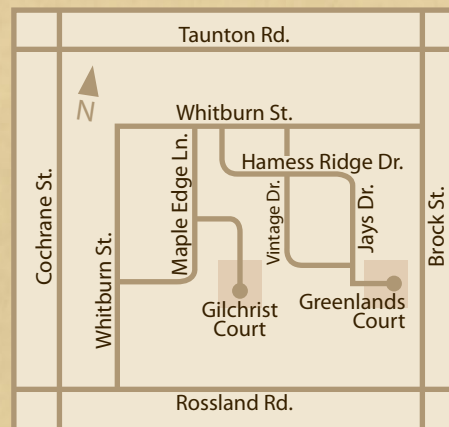

Site Plan

VINTAGES

Conservation
Lands

EXQUISITE
LIVING
BY
DENOBLE
HOMES

All lots, trees, green spaces are artist's conceptual plan and may differ from existing landscape.
All dimensions are approximate and are subject to change without notice. E&OE