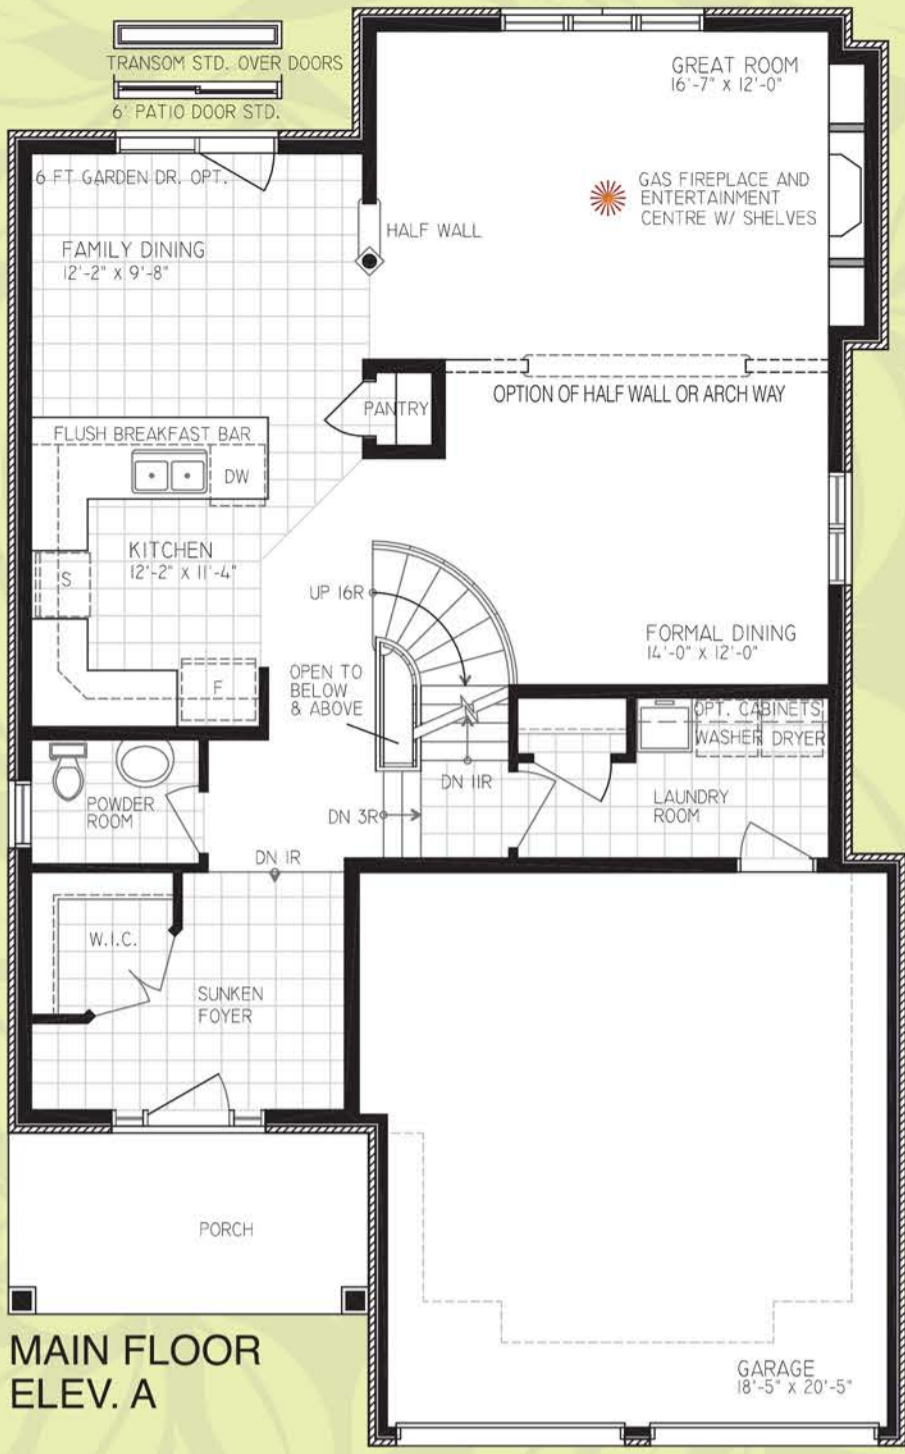

The Yosemite - 2403 / 2413 sq.ft.

Elev. A

Elev. B

Room sizes and overall areas as shown are approximate. Specifications and elevations subject to change without notice. E.&O.E.

Spectacular Gas Fireplace and Entertainment Centre in Family Room STANDARD as Per Plan