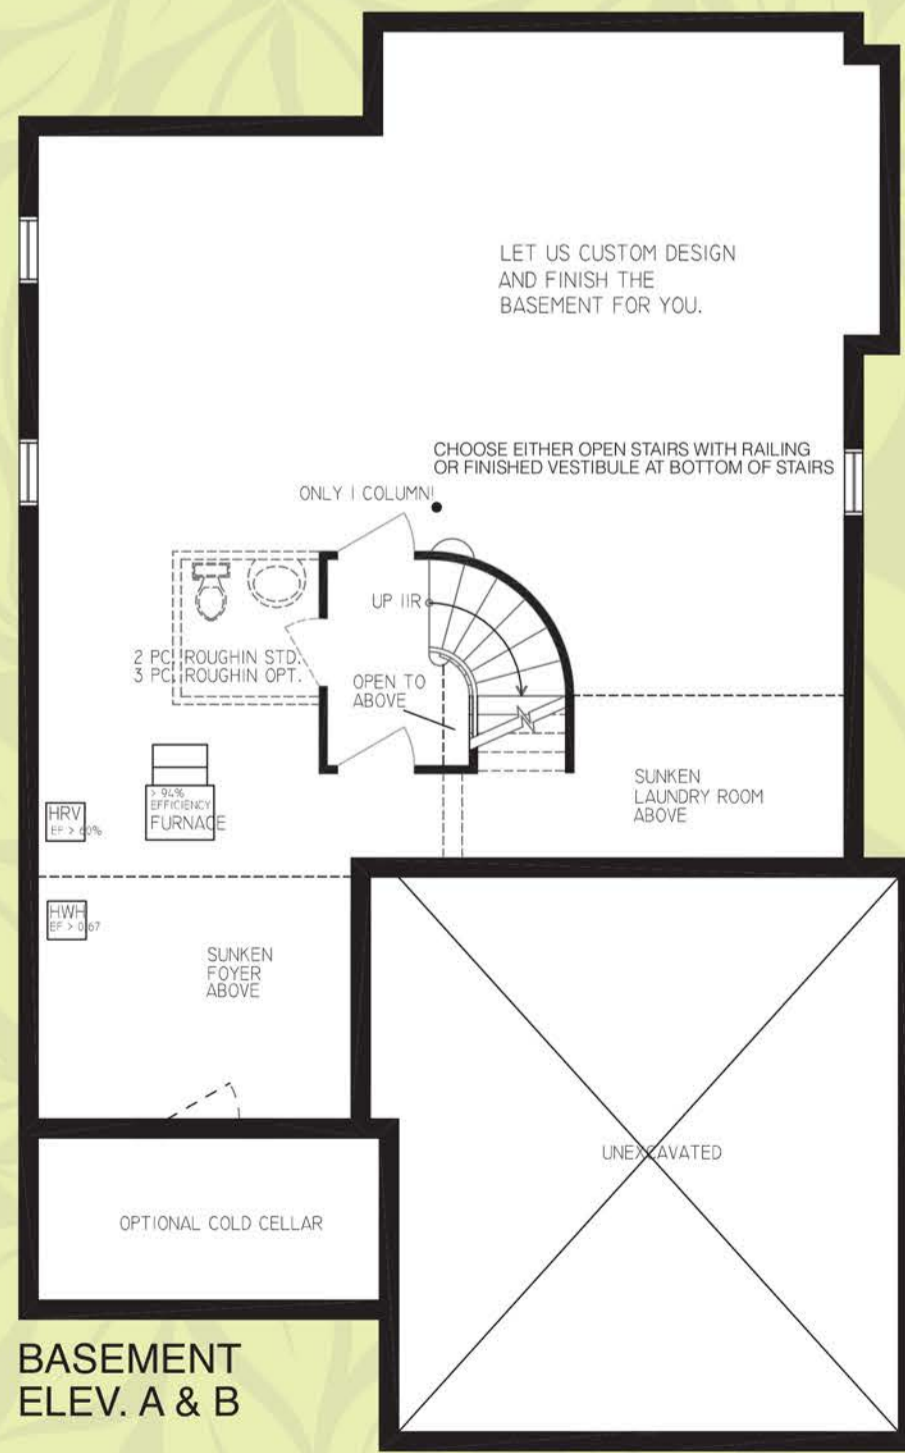

The Yosemite - 2403 / 2413 sq.ft.

Elev. A

Elev. B

Room sizes and overall areas as shown are approximate. Specifications and elevations subject to change without notice. E.&O.E.

Spectacular Gas Fireplace and Entertainment Centre in Family Room STANDARD as Per Plan