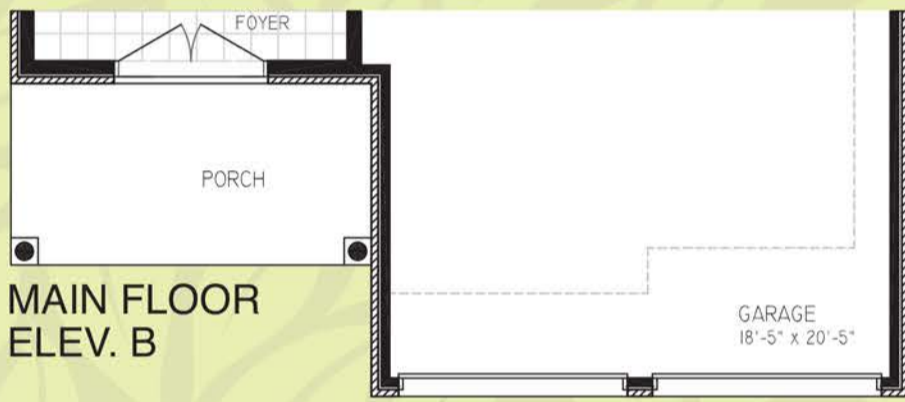

The Yosemite - 2403 / 2413 sq.ft.

Elev. A

Elev. B

Room sizes and overall areas as shown are approximate. Specifications and elevations subject to change without notice. E.&O.E.

Spectacular Gas Fireplace and Entertainment Centre in Family Room STANDARD as Per Plan