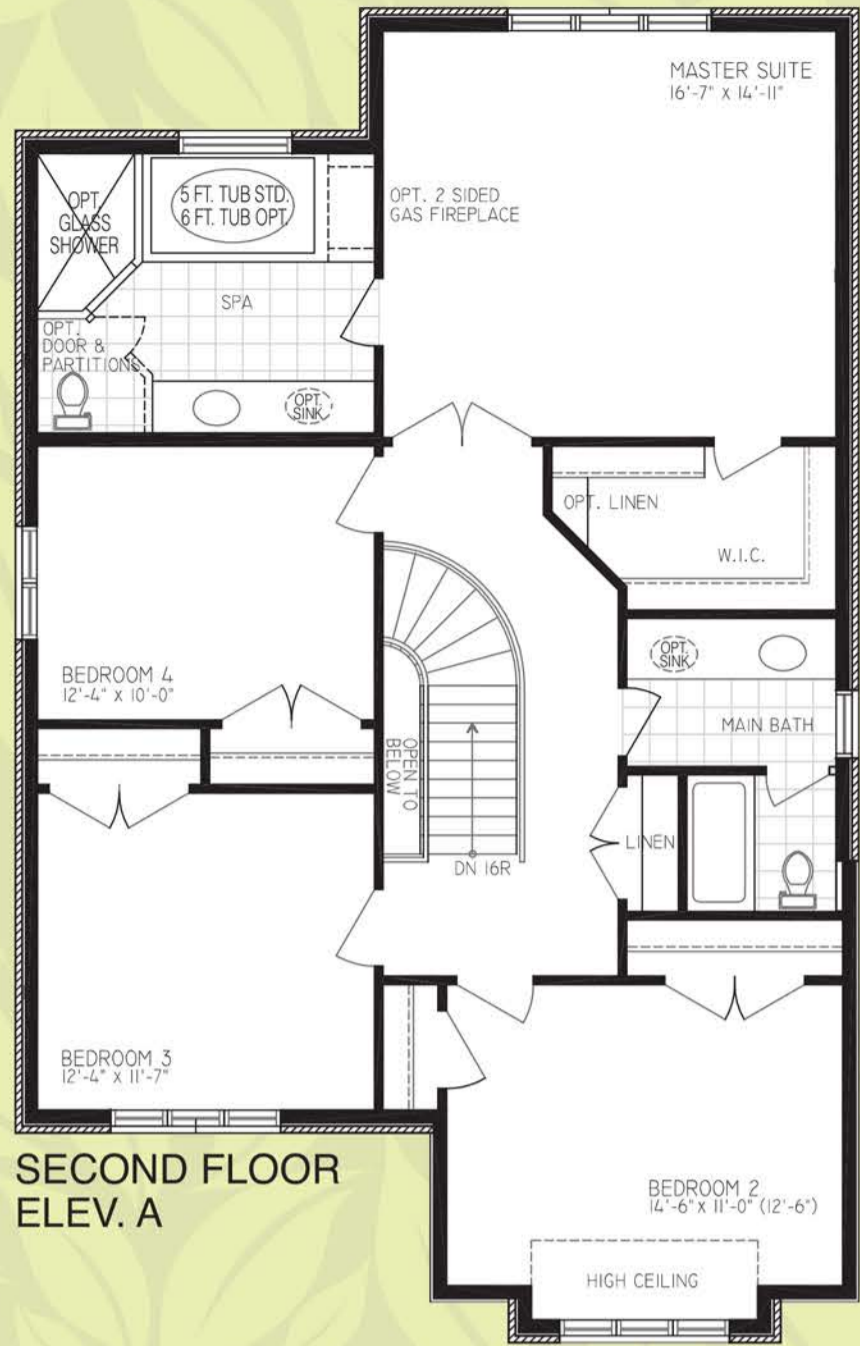

The Yosemite - 2403 / 2413 sq.ft.

Elev. A

Elev. B

Room sizes and overall areas as shown are approximate. Specifications and elevations subject to change without notice. E.&O.E.

Spectacular Gas Fireplace and Entertainment Centre in Family Room STANDARD as Per Plan