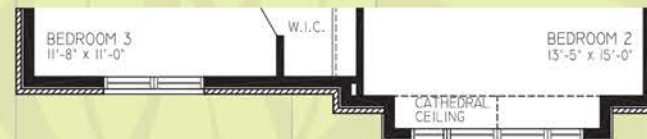

SECOND FLOOR ELEV. A

SECOND FLOOR ELEV. B