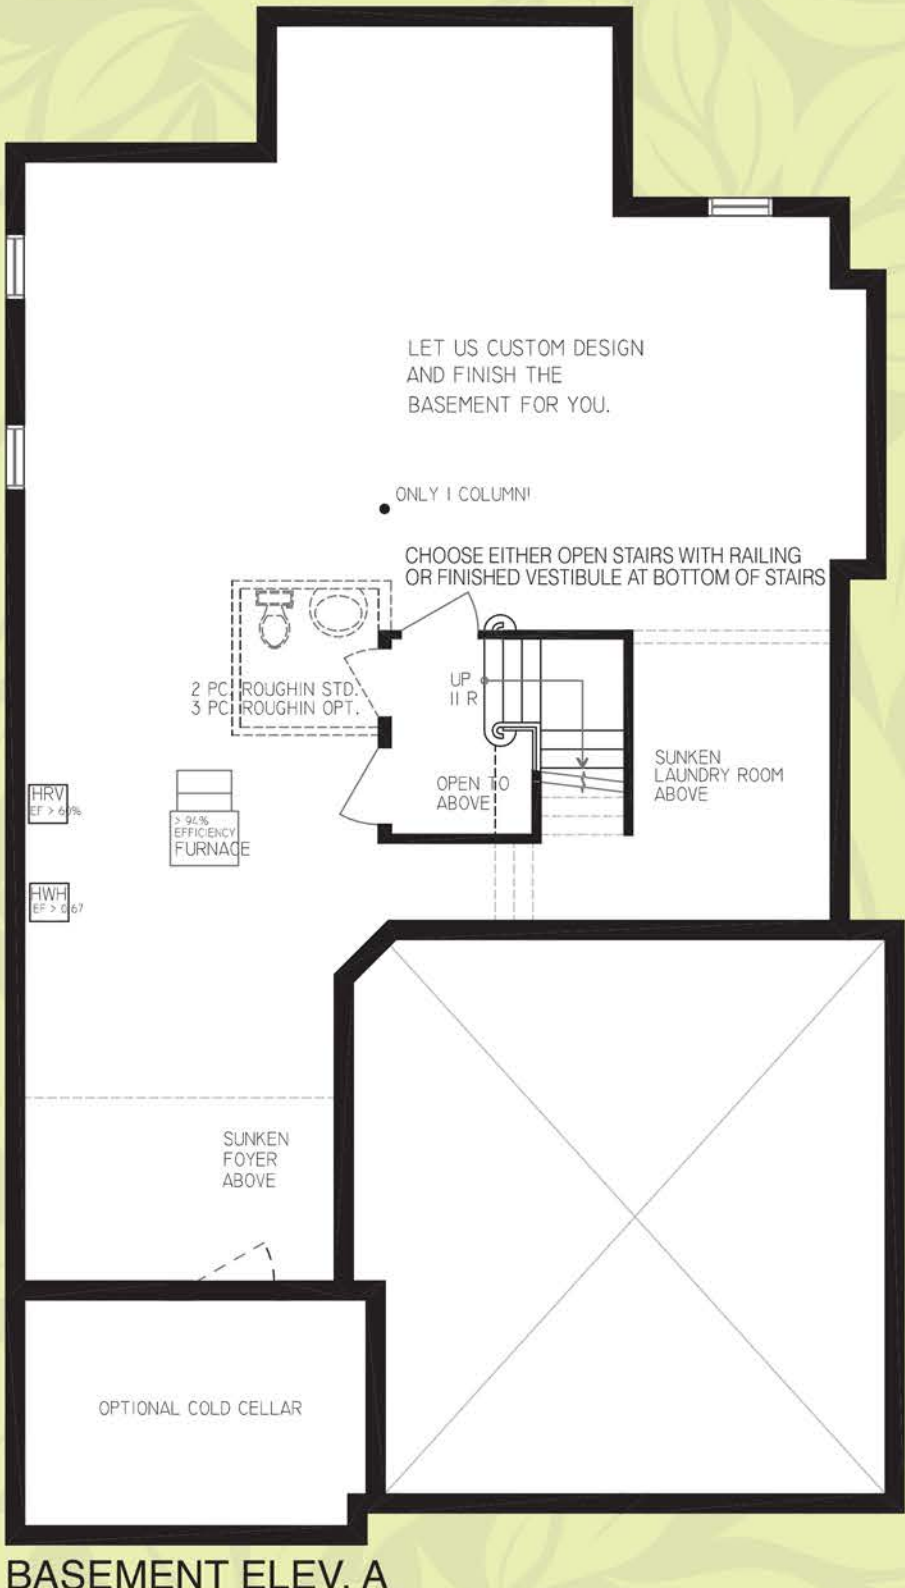

BASEMENT ELEV. A