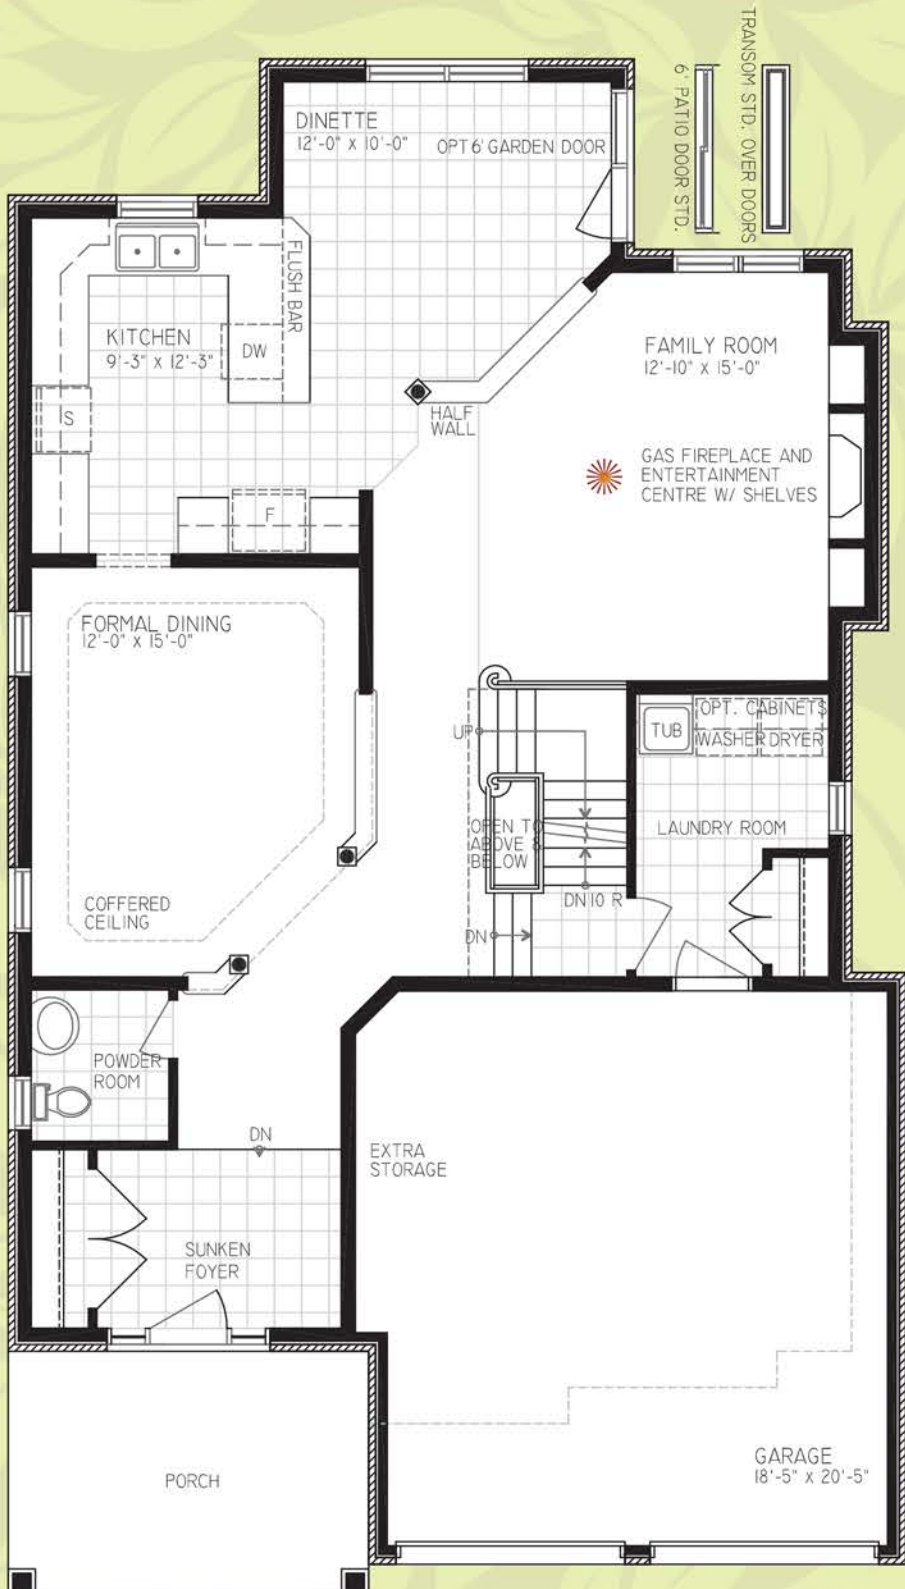

The Sequoia - 2545 sq.ft.

Elev. A & B

MAIN FLOOR ELEV. A