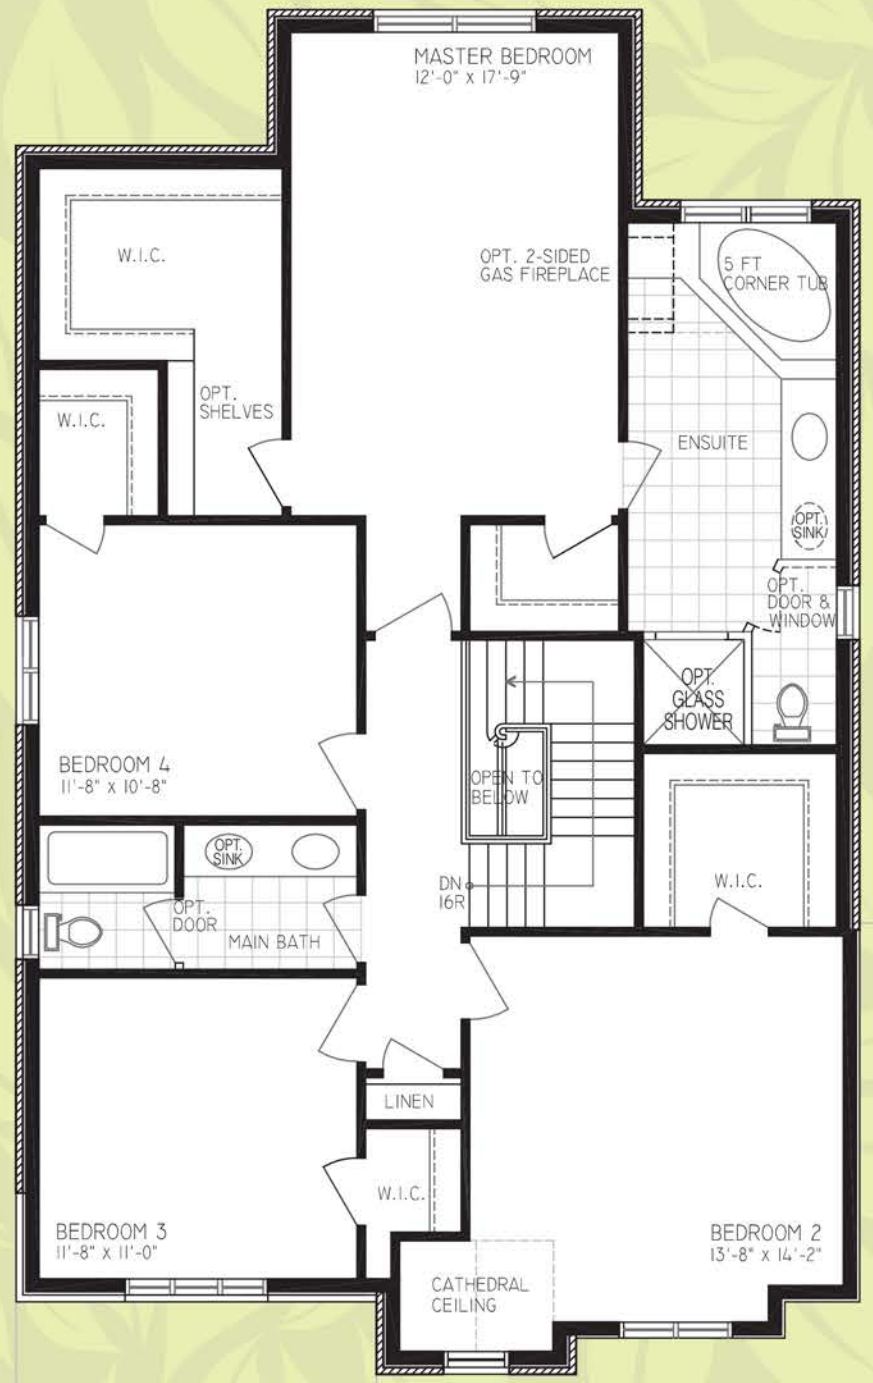

SECOND FLOOR ELEV. A