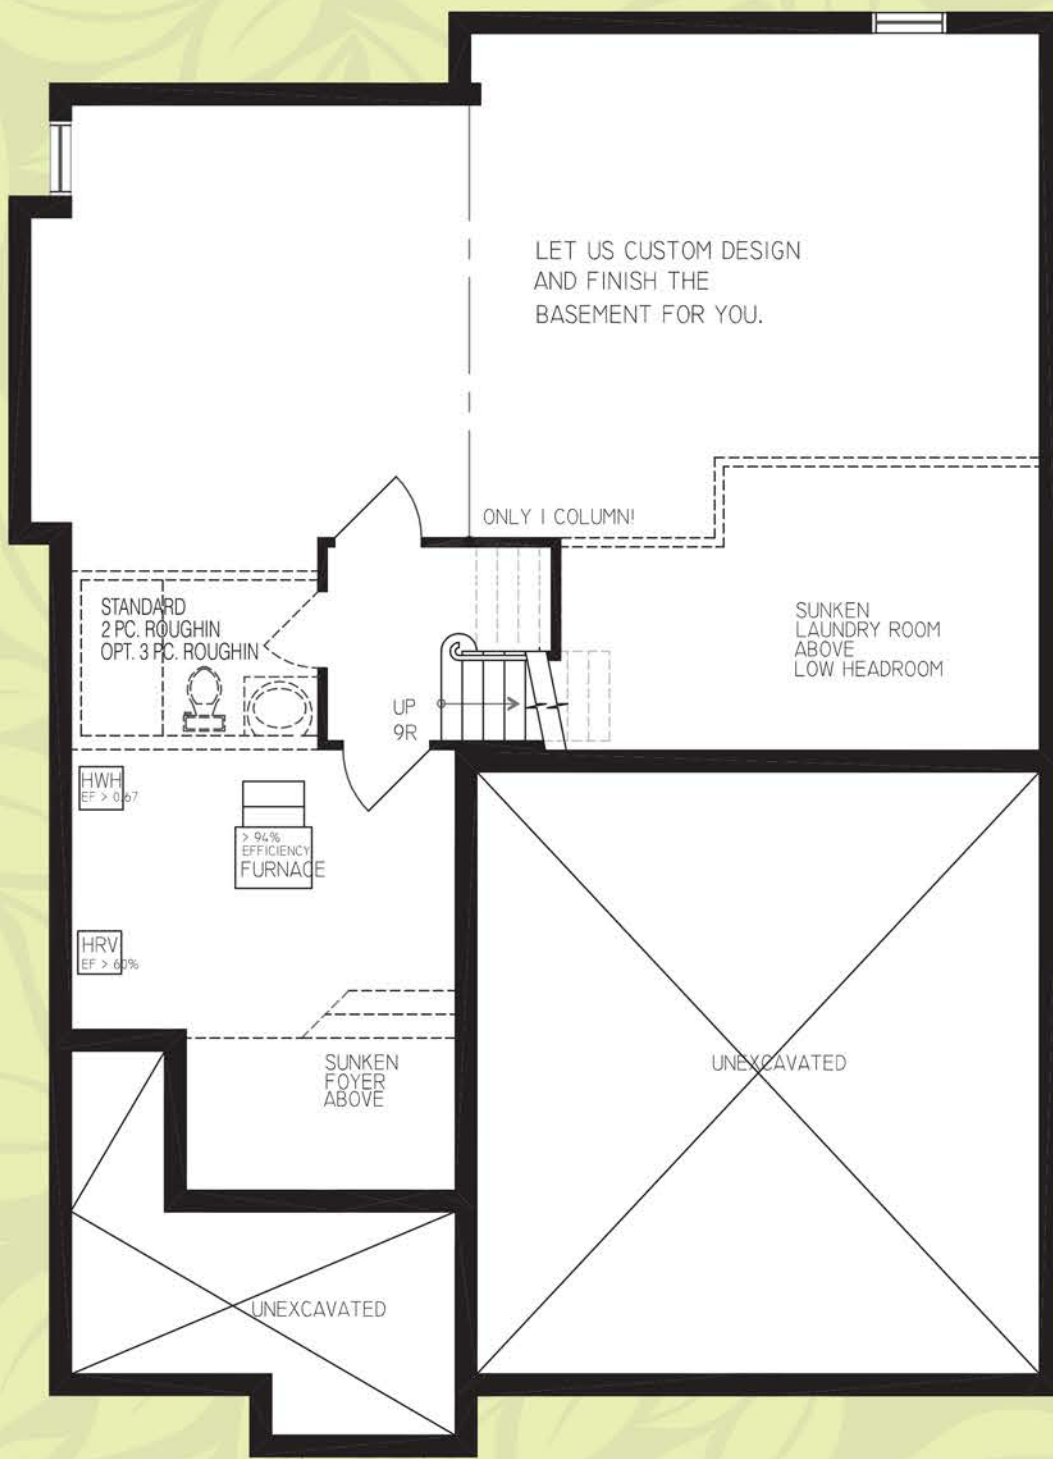

BASEMENT ELEV. A & B