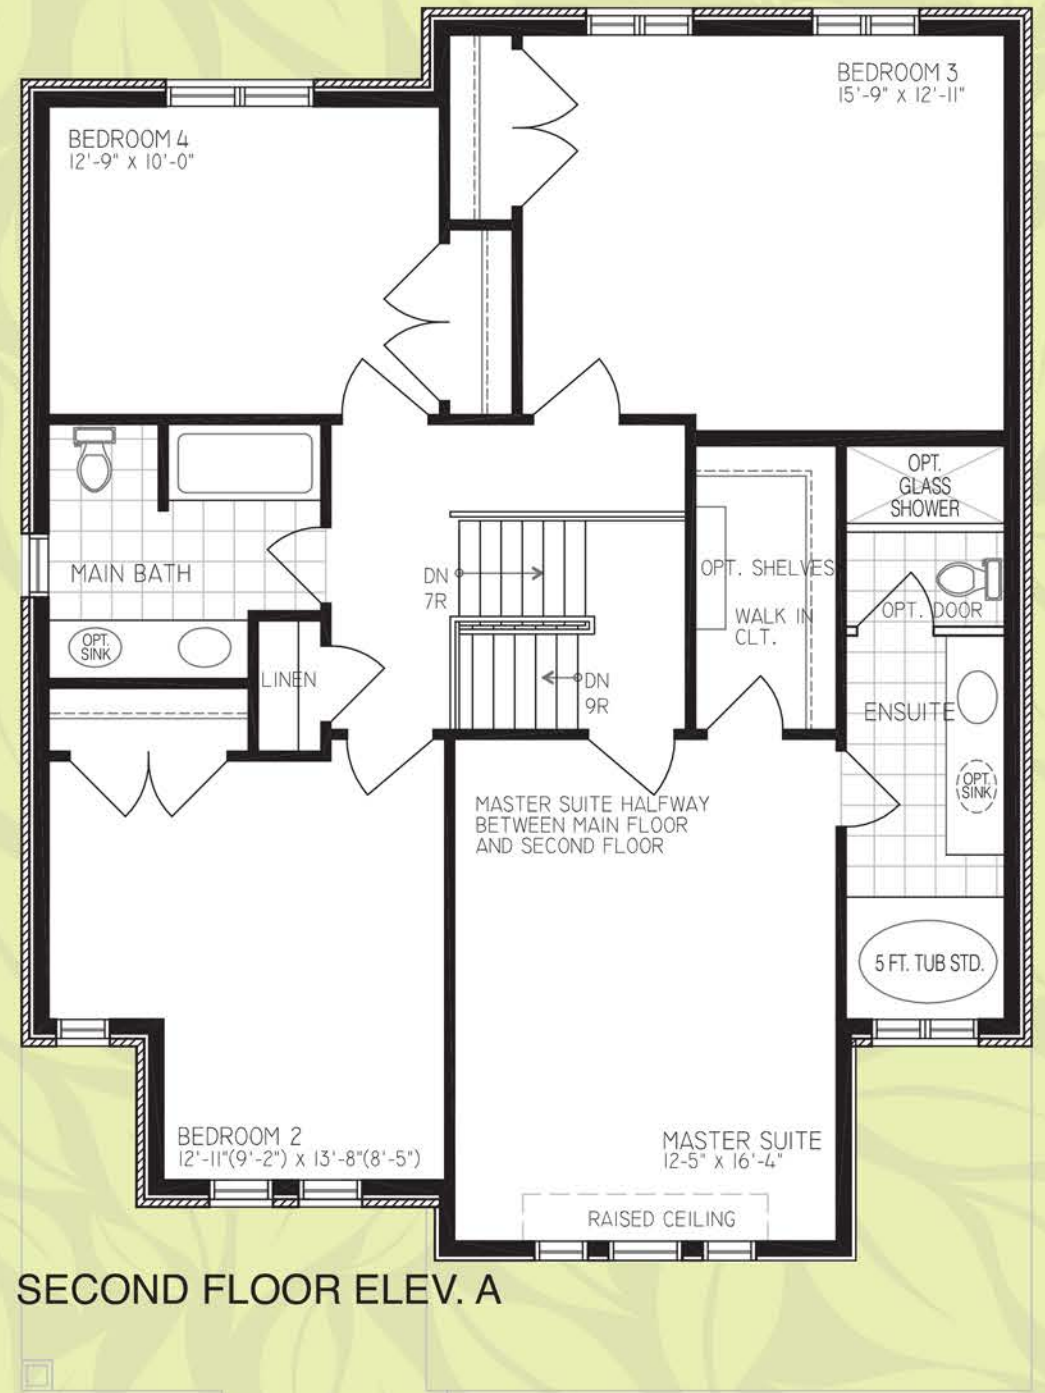

SECOND FLOOR ELEV. A